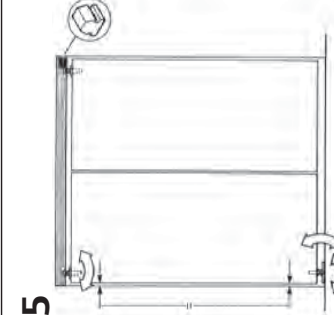

Application

- ▶ Easy-fit gear for wood or composite folding doors, with silent nylon spring-loaded guides in an aluminium top track.
- ▶ The spring-loaded end pivot arrangement allows leaves to fold completely flat for unimpeded access to walk-in cupboards and wardrobes.
- ▶ Any number of two leaf units can be used for an opening, each anchored by top and bottom pivots.

Door Specification

Max leaf height	2400mm
Max leaf width	530mm
Leaf thickness	16-35mm

Kit Sets

Kit sets including track and fittings for standard installations:

1067mm - 2 panels	B10/2
1525mm - 4 panels	B15/4 - Two panels slide and fold each way
2135mm - 4 panels	B20/4 - Two panels slide and fold each way
2461mm - 4 panels	B25/4 - Two panels slide and fold each way

Optional Extras:

2-door fittings pack	BF2
----------------------	-----

Fitting Instructions:

All dimensions in mm