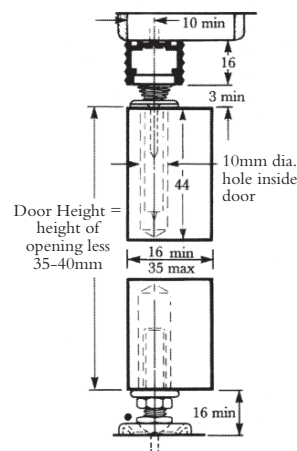

Door Specification

Max leaf height	2400mm
Max leaf width	530mm
Leaf thickness	16-35mm

Kit Sets

Kit sets including track and fittings for standard installations:

1067mm - 2 panels	B10/2
1525mm - 4 panels	B15/4 - Two panels slide and fold each way
2135mm - 4 panels	B20/4 - Two panels slide and fold each way
2461mm - 4 panels	B25/4 - Two panels slide and fold each way

Optional Extras:

2-door fittings pack	BF2
----------------------	-----

Fitting Instructions:

All dimensions in mm