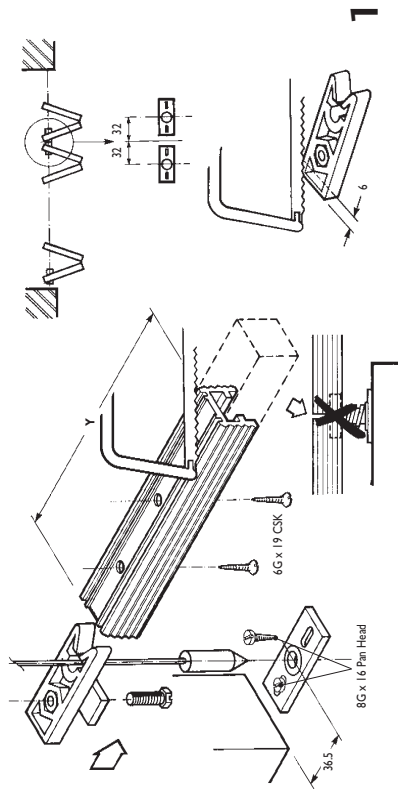

Application

- ▶ Easy-fit gear for wood or composite folding doors, with silent nylon spring-loaded guides in an aluminium top track.
- ▶ The spring-loaded end pivot arrangement allows leaves to fold completely flat for unimpeded access to walk-in cupboards and wardrobes.
- ▶ Any number of two leaf units can be used for an opening, each anchored by top and bottom pivots.

Door Specification

Max leaf height	2400mm
Max leaf width	530mm
Leaf thickness	16-35mm

Kit Sets

Kit sets including track and fittings for standard installations:

1067mm - 2 panels	B10/2
1525mm - 4 panels	B15/4 - Two panels slide and fold each way
2135mm - 4 panels	B20/4 - Two panels slide and fold each way
2461mm - 4 panels	B25/4 - Two panels slide and fold each way

Optional Extras:

2-door fittings pack	BF2
----------------------	-----

Fitting Instructions:

All dimensions in mm