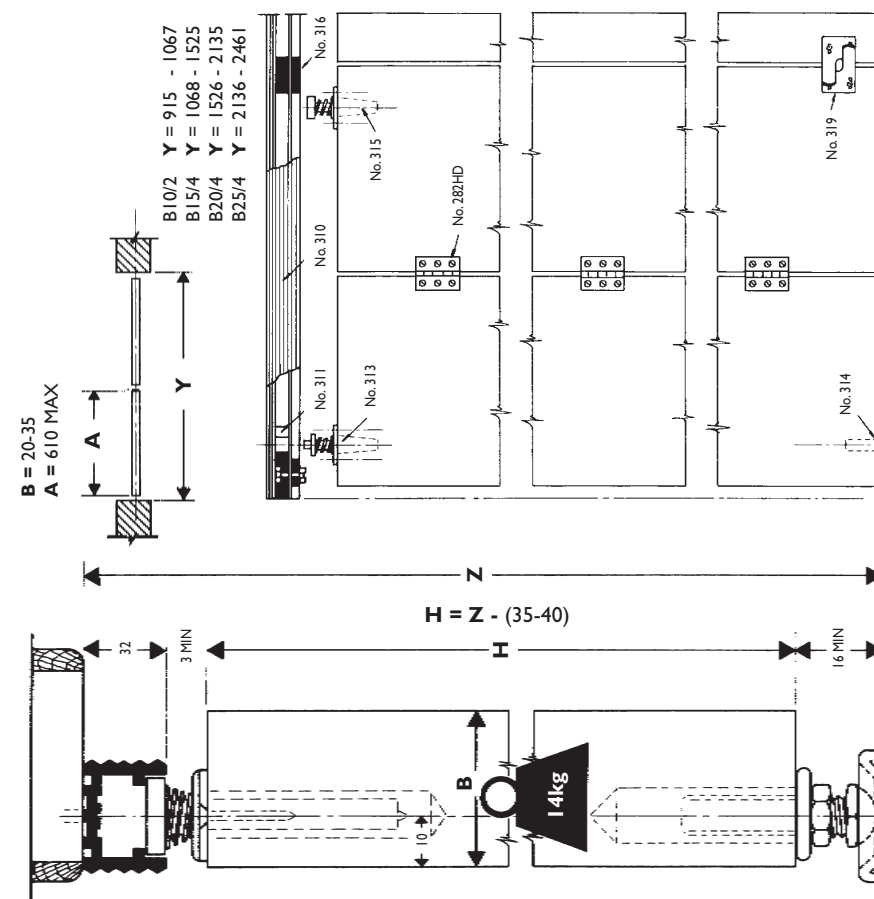

Door Specification

Max leaf height	2400mm
Max leaf width	530mm
Leaf thickness	16-35mm

Kit Sets

Kit sets including track and fittings for standard installations:

1067mm - 2 panels	B10/2
1525mm - 4 panels	B15/4 - Two panels slide and fold each way
2135mm - 4 panels	B20/4 - Two panels slide and fold each way
2461mm - 4 panels	B25/4 - Two panels slide and fold each way

Optional Extras:

2-door fittings pack	BF2
----------------------	-----

Fitting Instructions:

All dimensions in mm