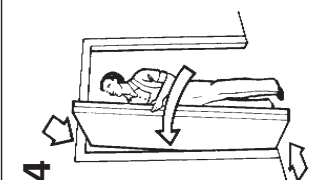

Fitting Instructions:

All dimensions in mm