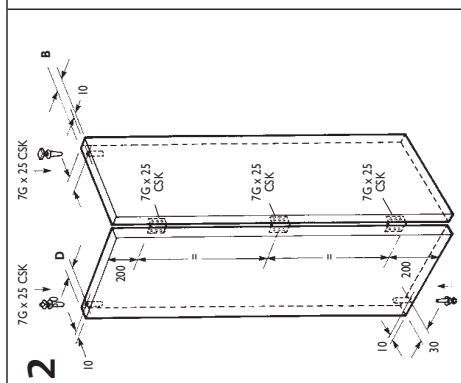

Door Specification

Max leaf height	2400mm
Max leaf width	530mm
Leaf thickness	16-35mm

Kit Sets

Kit sets including track and fittings for standard installations:

1067mm - 2 panels	B10/2
1525mm - 4 panels	B15/4 - Two panels slide and fold each way
2135mm - 4 panels	B20/4 - Two panels slide and fold each way
2461mm - 4 panels	B25/4 - Two panels slide and fold each way

Optional Extras:

2-door fittings pack	BF2
----------------------	-----

Fitting Instructions:

All dimensions in mm