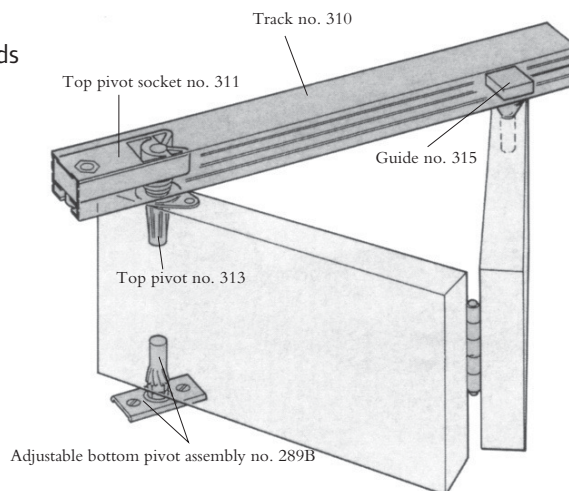

Application

- ▶ Easy-fit gear for wood or composite folding doors, with silent nylon spring-loaded guides in an aluminium top track.
- ▶ The spring-loaded end pivot arrangement allows leaves to fold completely flat for unimpeded access to walk-in cupboards and wardrobes.
- ▶ Any number of two leaf units can be used for an opening, each anchored by top and bottom pivots.

Door Specification

Max leaf height	2400mm
Max leaf width	530mm
Leaf thickness	16-35mm

Kit Sets

Kit sets including track and fittings for standard installations:

1067mm - 2 panels	B10/2
1525mm - 4 panels	B15/4 - Two panels slide and fold each way
2135mm - 4 panels	B20/4 - Two panels slide and fold each way
2461mm - 4 panels	B25/4 - Two panels slide and fold each way

Optional Extras:

2-door fittings pack	BF2
----------------------	-----

Fitting Instructions:

All dimensions in mm