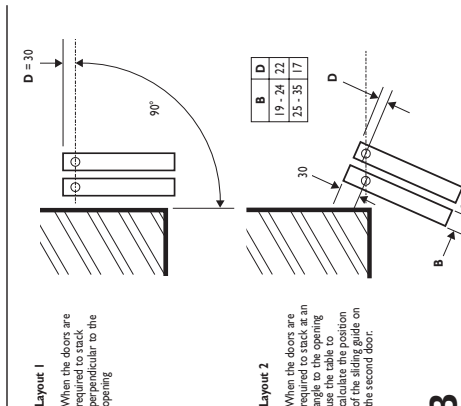

Door Specification

Max leaf height	2400mm
Max leaf width	530mm
Leaf thickness	16-35mm

Kit Sets

Kit sets including track and fittings for standard installations:

1067mm - 2 panels	B10/2
1525mm - 4 panels	B15/4 - Two panels slide and fold each way
2135mm - 4 panels	B20/4 - Two panels slide and fold each way
2461mm - 4 panels	B25/4 - Two panels slide and fold each way

Optional Extras:

2-door fittings pack	BF2
----------------------	-----

Fitting Instructions:

All dimensions in mm