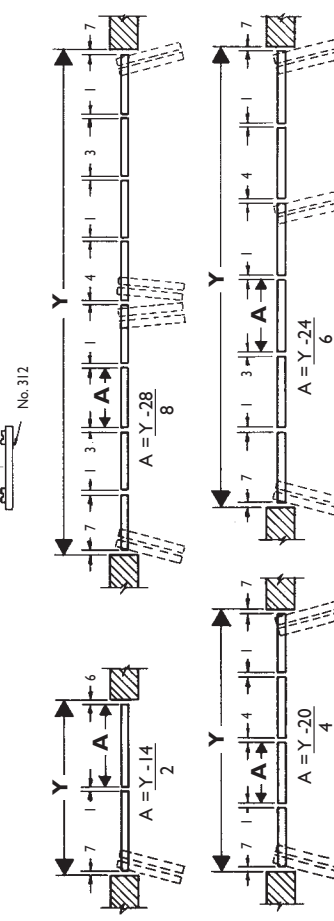

Application

- ▶ Easy-fit gear for wood or composite folding doors, with silent nylon spring-loaded guides in an aluminium top track.
- ▶ The spring-loaded end pivot arrangement allows leaves to fold completely flat for unimpeded access to walk-in cupboards and wardrobes.
- ▶ Any number of two leaf units can be used for an opening, each anchored by top and bottom pivots.

Door Specification

Max leaf height	2400mm
Max leaf width	530mm
Leaf thickness	16-35mm

Kit Sets

Kit sets including track and fittings for standard installations:

1067mm - 2 panels	B10/2
1525mm - 4 panels	B15/4 - Two panels slide and fold each way
2135mm - 4 panels	B20/4 - Two panels slide and fold each way
2461mm - 4 panels	B25/4 - Two panels slide and fold each way

Optional Extras:

2-door fittings pack	BF2
----------------------	-----

Fitting Instructions:

All dimensions in mm