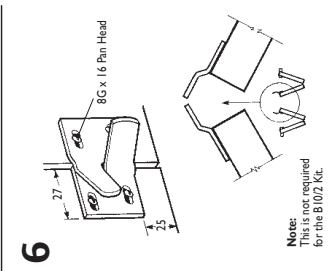

Door Specification

Max leaf height	2400mm
Max leaf width	530mm
Leaf thickness	16-35mm

Kit Sets

Kit sets including track and fittings for standard installations:

1067mm - 2 panels	B10/2
1525mm - 4 panels	B15/4 - Two panels slide and fold each way
2135mm - 4 panels	B20/4 - Two panels slide and fold each way
2461mm - 4 panels	B25/4 - Two panels slide and fold each way

Optional Extras:

2-door fittings pack	BF2
----------------------	-----

Fitting Instructions:

All dimensions in mm