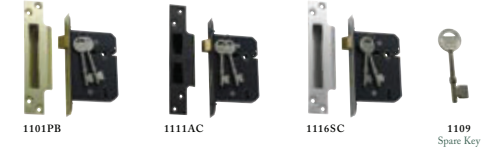

SKELETON KEY LOCKS 76mm – (BACKSET 57mm)