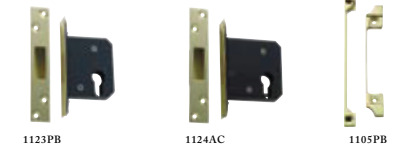

EURO PROFILE

63mm – (BACKSET 44mm) 76mm – (BACKSET 57mm)
*1105 Rebate Kit suitable for 1103, 1104, 1123 & 1124 Locks only