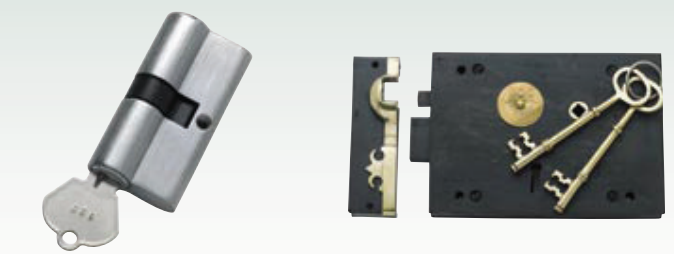

TUBE LATCHES

Single Sprung
Solid Brass Face & Striker Plates

STANDARD TUBE LATCHES - 80mm
(BACKSET 60mm)

STANDARD TUBE LATCHES - 65mm
(BACKSET 44mm)

LARGER STRIKER TUBE LATCHES - 80mm
(BACKSET 60mm) ONLY

PRIVACY TURNS

PRIVACY SNIBS

ESCUTCHEONS

SCREEN DOOR LATCHES

WINDOW LOCKS

PRODUCT ABBREVIATION	PB Polished Brass	AF Antique Finish	CP Chrome Plate	SSF Stainless Steel Finish	PM Polished Metal
FINISH GUIDE	AC Antique Copper	EB Electro-plated Brass	SC Satin Chrome	MP Metallic paint	MB Matt Black

Locks & Latches

AVAILABLE FROM

INTERNAL – 3 LEVER LOCKS

Low security locks
Solid Brass Face & Striker Plates
Reversible tongues
Keyed alike or random keyed

STANDARD 63mm – (BACKSET 44mm)

STANDARD 76mm – (BACKSET 57mm)

EXTERNAL – 5 LEVER LOCKS

High security
Made in the United Kingdom
Re-inforced steel pins
Anti pick curtain
Reversible tongues
Keyed alike or random keyed

SKELETON KEY LOCKS 63mm – (BACKSET 44mm)

SKELETON KEY LOCKS 76mm – (BACKSET 57mm)