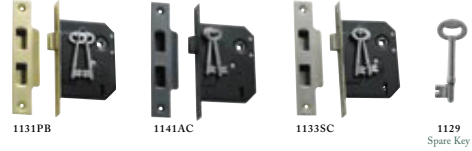

STANDARD 76mm – (BACKSET 57mm)