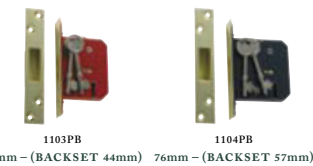

DEADBOLTS Skeleton key

63mm – (BACKSET 44mm) 76mm – (BACKSET 57mm)