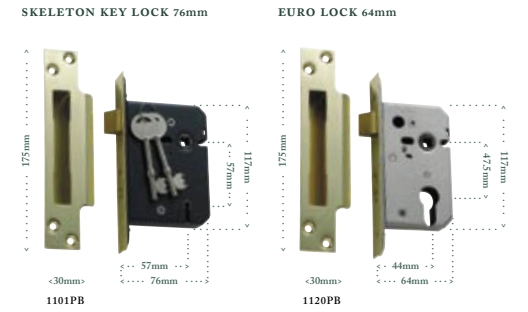

INTERNAL – 3 LEVER LOCKS

Low security locks
Solid Brass Face & Striker Plates
Reversible tongues
Keyed alike or random keyed

STANDARD 63mm – (BACKSET 44mm)

STANDARD 76mm – (BACKSET 57mm)

REBATED 63mm – (BACKSET 44mm)

REBATED 76mm – (BACKSET 57mm)

PRIVACY 63mm – (BACKSET 44mm)

PRIVACY 76mm – (BACKSET 57mm)

RIM LOCKS

Low security

PICTURED WITH IO2I MORTICE KNOB
Other knobs are available. Please refer to our Door Furniture Brochure

*Escutcheon supplied with 2005 & 2006 rim locks only

PRODUCT ABBREVIATION	PB Polished Brass	AF Antique Finish	CP Chrome Plate	SSF Stainless Steel Finish	PM Polished Metal
FINISH GUIDE	AC Antique Copper	EB Electro-plated Brass	SC Satin Chrome	MP Metallic paint	MB Matt Black

EXTERNAL – 5 LEVER LOCKS

High security
Made in the United Kingdom
Re-inforced steel pins
Anti pick curtain
Reversible tongues
Keyed alike or random keyed

SKELETON KEY LOCKS 63mm – (BACKSET 44mm)

SKELETON KEY LOCKS 76mm – (BACKSET 57mm)

EURO PROFILE LOCKS 63mm – (BACKSET 44mm)

EURO PROFILE LOCKS 76mm – (BACKSET 57mm)

C4 EURO CYLINDERS

DEADBOLTS Skeleton key

EURO PROFILE

FRENCH DOOR FASTENERS

PATIO BOLTS

PRODUCT ABBREVIATION	PB Polished Brass	AF Antique Finish	CP Chrome Plate	SSF Stainless Steel Finish	PM Polished Metal
FINISH GUIDE	AC Antique Copper	EB Electro-plated Brass	SC Satin Chrome	MP Metallic paint	MB Matt Black