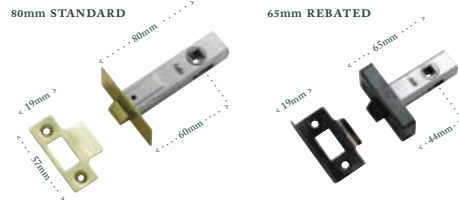

TUBE LATCHES

Single Sprung
Solid Brass Face & Striker Plates

STANDARD TUBE LATCHES - 80mm
(BACKSET 60mm)

STANDARD TUBE LATCHES - 65mm
(BACKSET 44mm)

LARGER STRIKER TUBE LATCHES - 80mm
(BACKSET 60mm) ONLY

PRIVACY TURNS

Locks & Latches

AVAILABLE FROM

INTERNAL – 3 LEVER LOCKS

Low security locks
Solid Brass Face & Striker Plates
Reversible tongues
Keyed alike or random keyed

STANDARD 63mm – (BACKSET 44mm)

STANDARD 76mm – (BACKSET 57mm)

EXTERNAL – 5 LEVER LOCKS

High security
Made in the United Kingdom
Re-inforced steel pins
Anti pick curtain
Reversible tongues
Keyed alike or random keyed

SKELETON KEY LOCKS 63mm – (BACKSET 44mm)

SKELETON KEY LOCKS 76mm – (BACKSET 57mm)

EURO PROFILE LOCKS 63mm – (BACKSET 44mm)

EURO PROFILE LOCKS 76mm – (BACKSET 57mm)

REBATE KITS to suit any of the above locks – suit left & right handed applications

C4 EURO CYLINDERS

DEADBOLTS Skeleton key