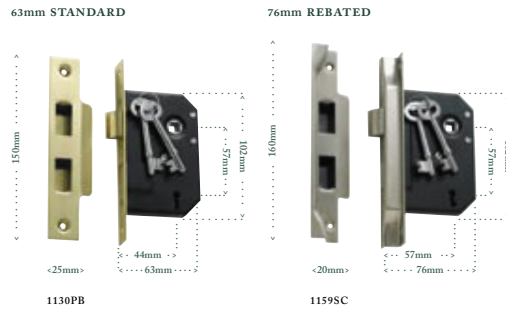

INTERNAL – 3 LEVER LOCKS

Low security locks
Solid Brass Face & Striker Plates
Reversible tongues
Keyed alike or random keyed